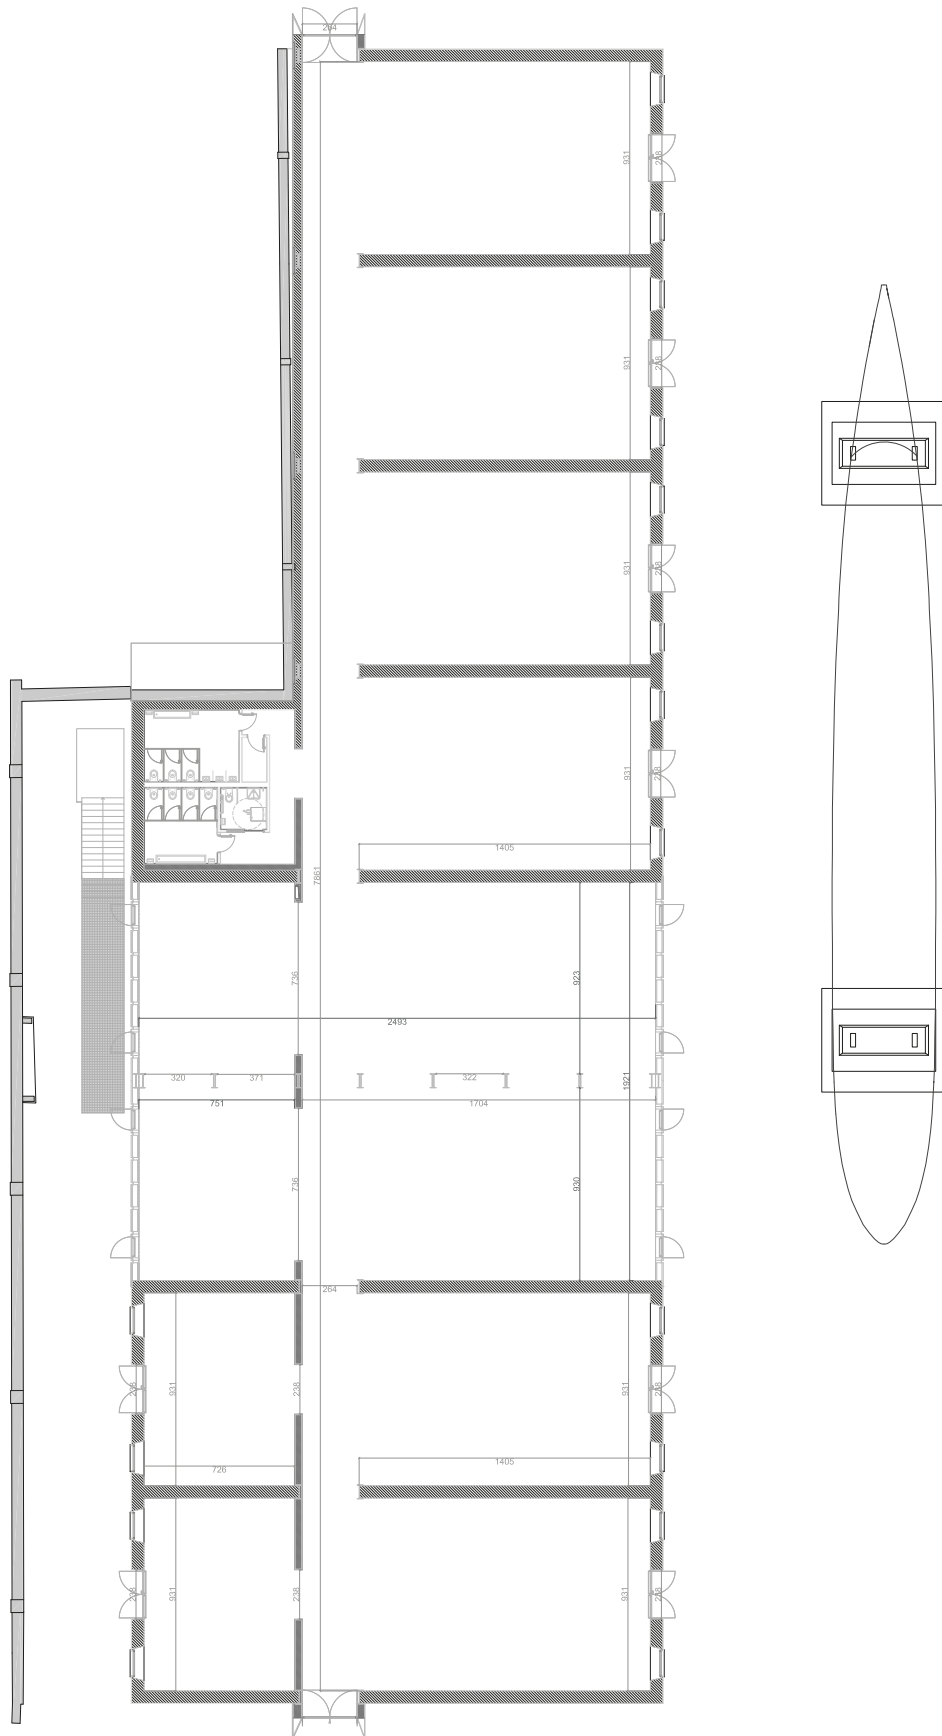

# CAVALLERIZZE

AREA: 1600 mq

ENTRANCE: Via Olona 6

# CAVALLERIZZE

DIMENSIONS SHOWN IN THE PLAN ARE TO BE VERIFIED ON SITE.