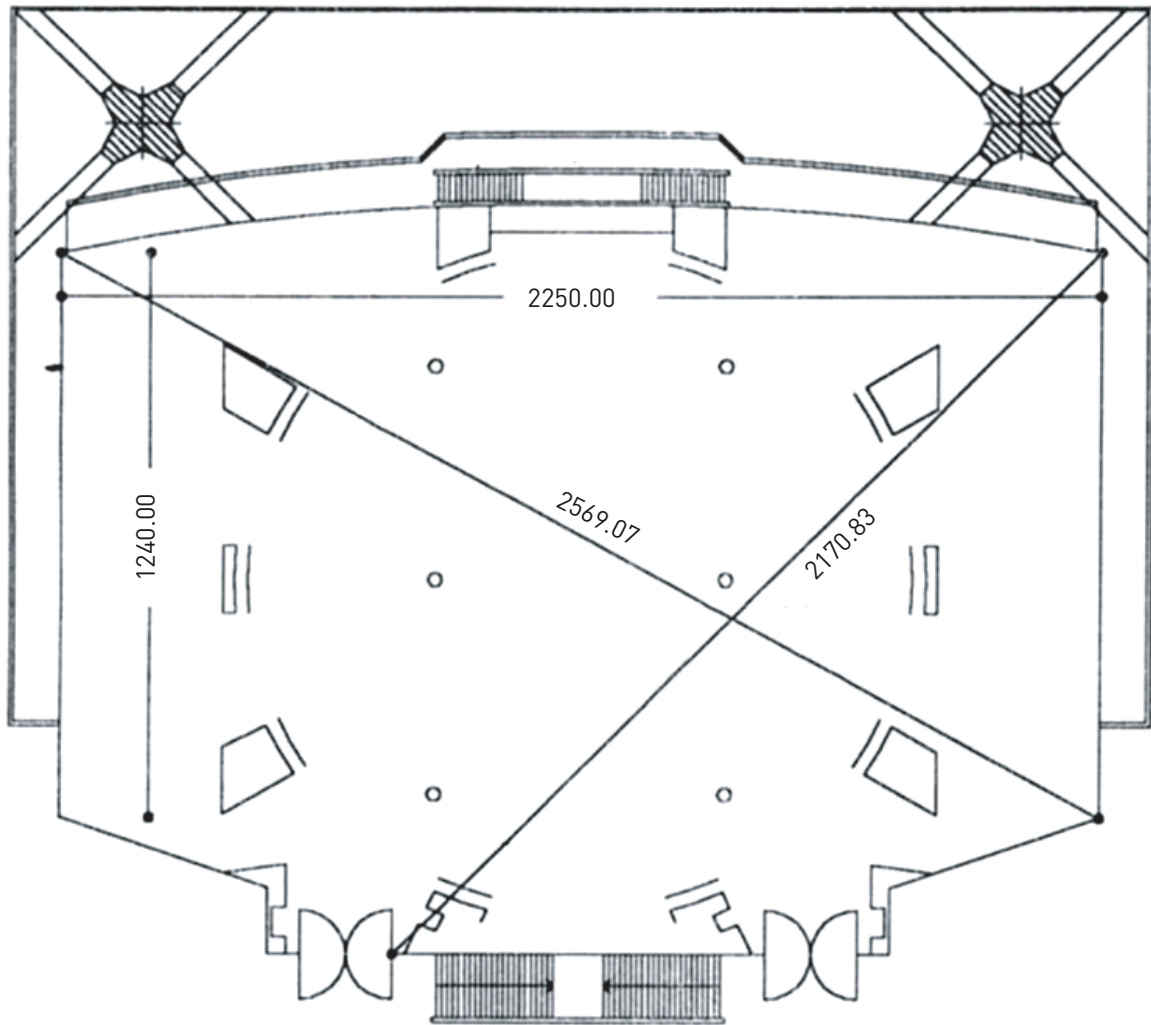

**MUSEO
NAZIONALE
SCIENZA
E TECNOLOGIA
LEONARDO
DA VINCI**

**SALA CONTE
BIANCAMANO**

A⁰

SURFACE AREA: 350 sq.m.
CAPACITY: 100 people
ENTRANCE: Via Olona 6 bis

SALA CONTE BIANCAMANO

DIMENSIONS SHOWN IN THE PLAN ARE TO BE VERIFIED ON SITE.