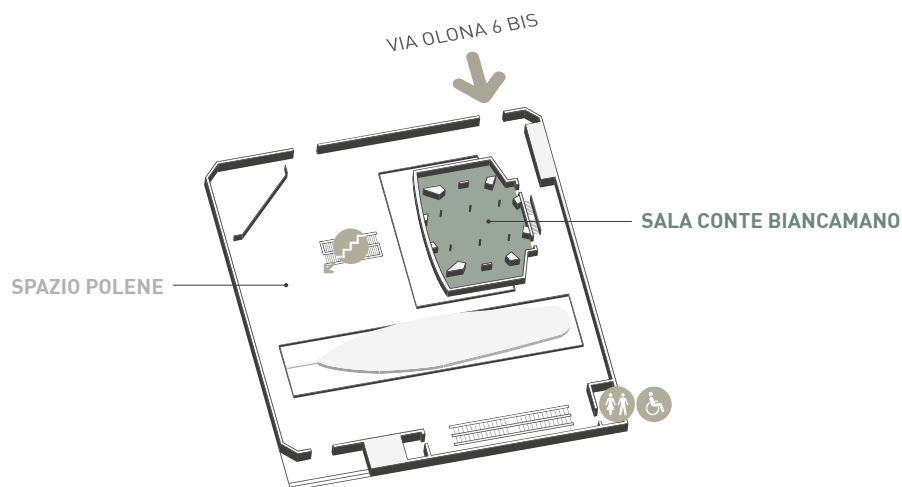

**MUSEO
NAZIONALE
SCIENZA
E TECNOLOGIA
LEONARDO
DA VINCI**

**SALA CONTE
BIANCAMANO**

A⁰

SURFACE AREA: 350 sq.m.
CAPACITY: 100 people
ENTRANCE: Via Olona 6 bis

SALA CONTE BIANCAMANO

DIMENSIONS SHOWN IN THE PLAN ARE TO BE VERIFIED ON SITE.