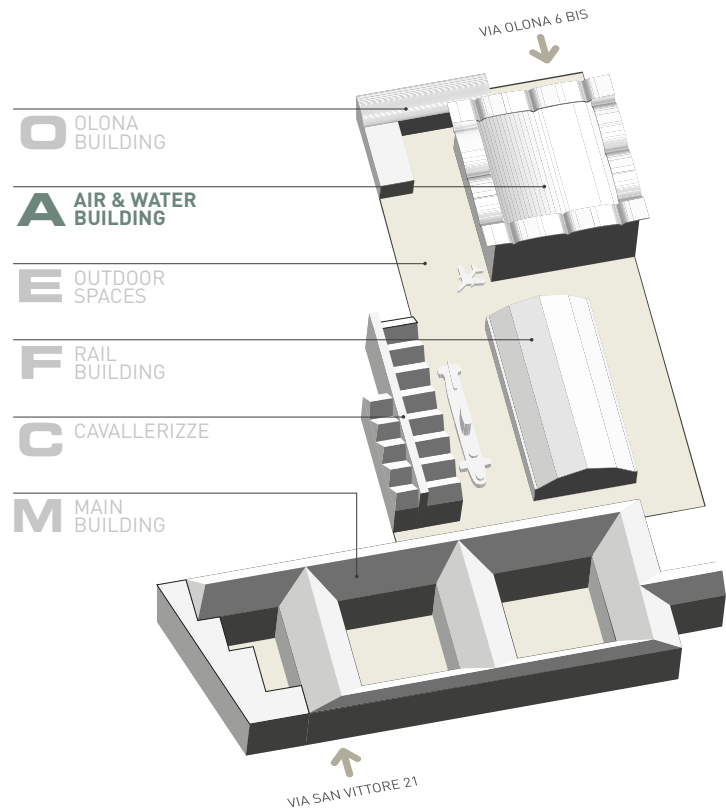

**MUSEO
NAZIONALE
SCIENZA
E TECNOLOGIA
LEONARDO
DA VINCI**

**SALA CONTE
BIANCAMANO**

A⁰

SURFACE AREA: 350 sq.m.
CAPACITY: 100 people
ENTRANCE: Via Olona 6 bis

SALA CONTE BIANCAMANO

DIMENSIONS SHOWN IN THE PLAN ARE TO BE VERIFIED ON SITE.