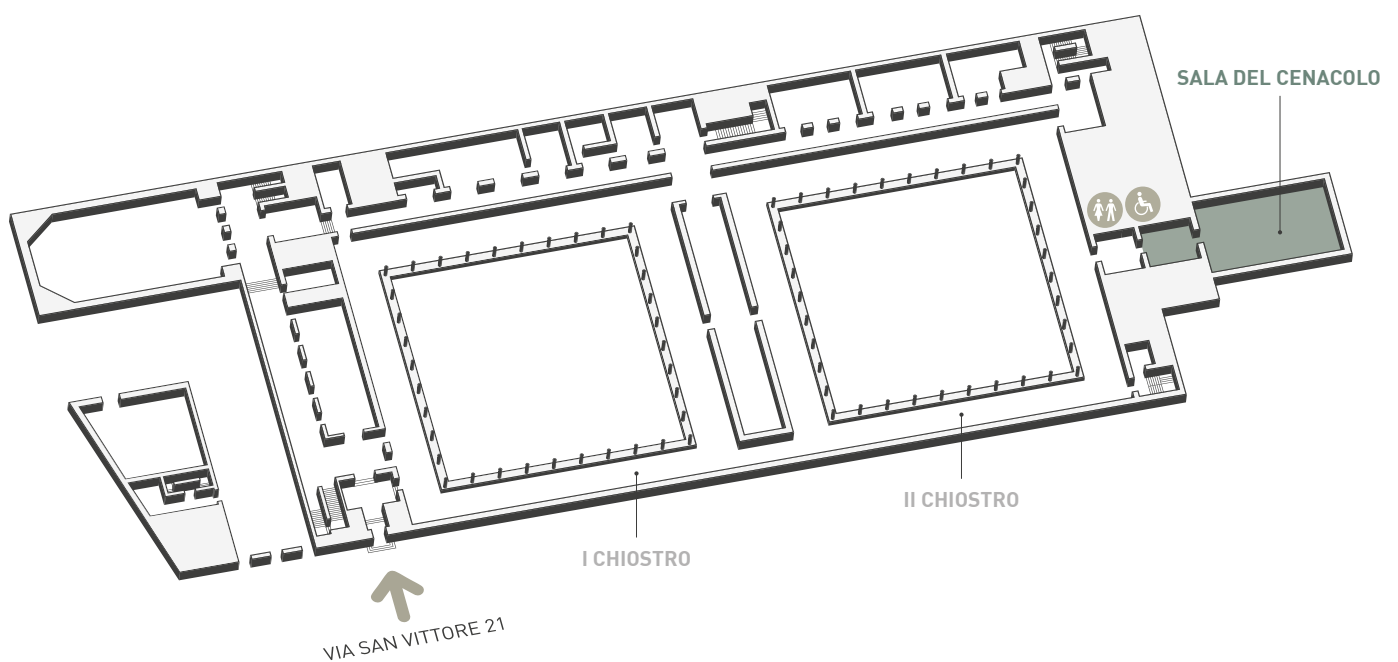

**MUSEO  
NAZIONALE  
SCIENZA  
E TECNOLOGIA  
LEONARDO  
DA VINCI**

# SALA DEL CENACOLO

**M<sup>1</sup>**

SURFACE AREA: 200 sq.m.

CAPACITY: 100 people

ENTRANCE: Via San Vittore 21

# SALA DEL CENACOLO

DIMENSIONS SHOWN IN THE PLAN ARE TO BE VERIFIED ON SITE.