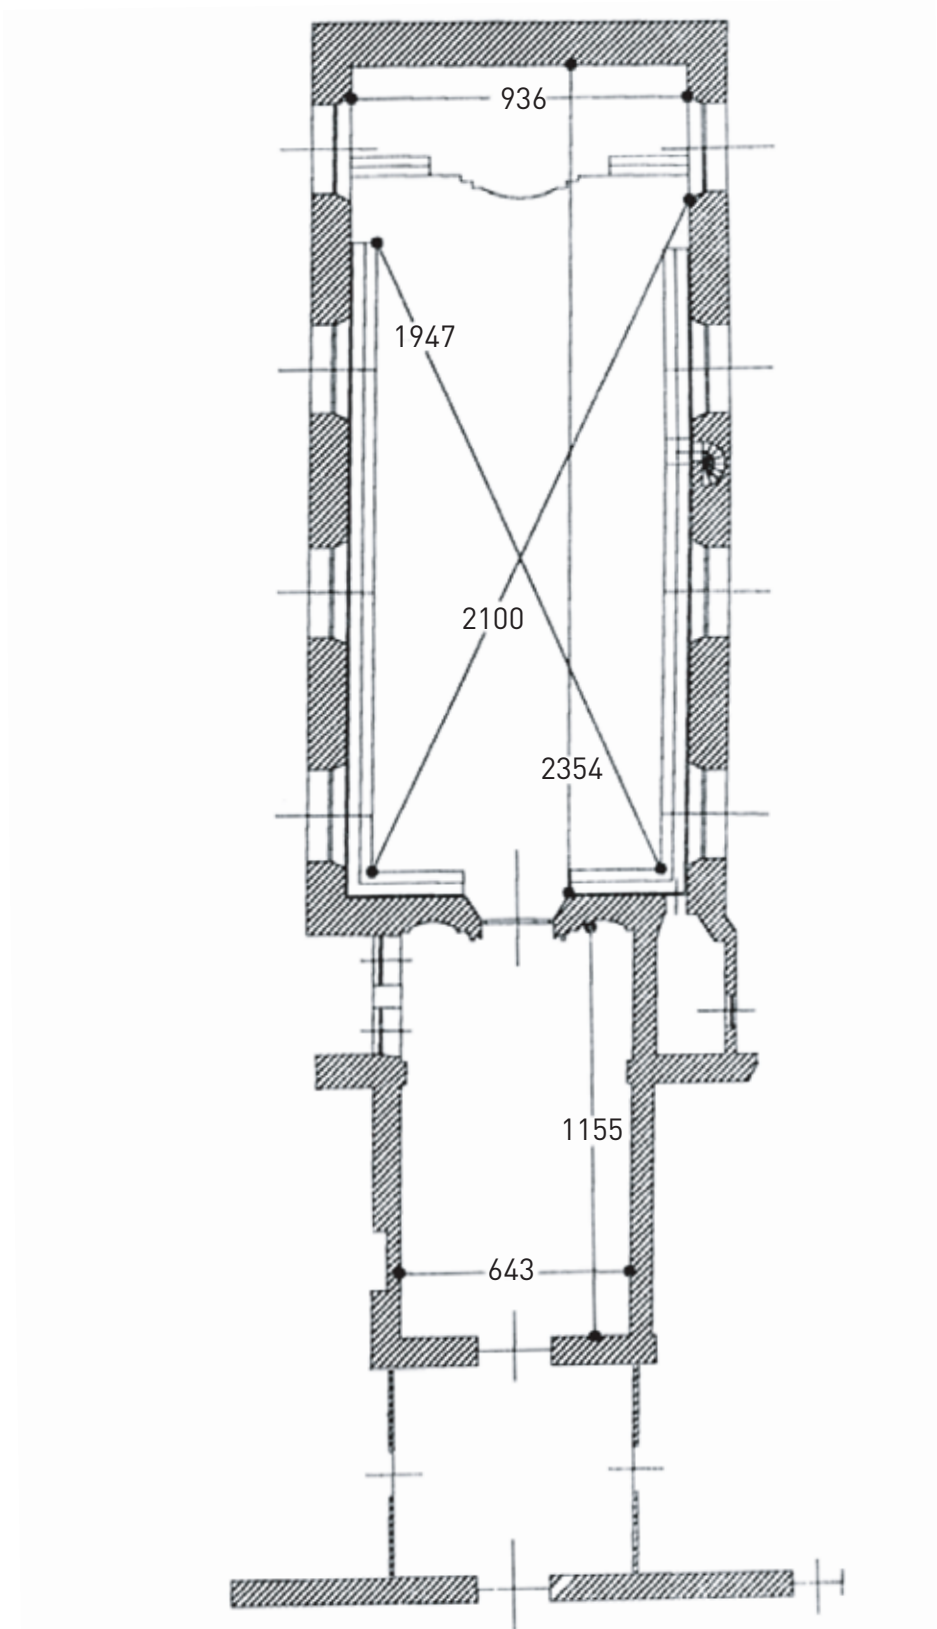

# SALA DEL CENACOLO

**M<sup>1</sup>**

SURFACE AREA: 200 sq.m.

CAPACITY: 100 people

ENTRANCE: Via San Vittore 21

# SALA DEL CENACOLO

DIMENSIONS SHOWN IN THE PLAN ARE TO BE VERIFIED ON SITE.