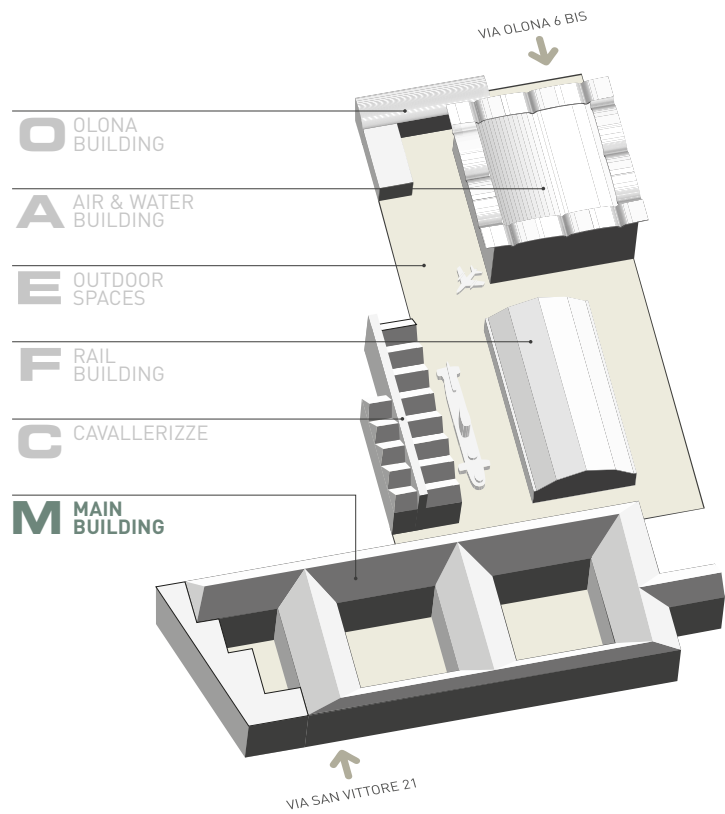

**MUSEO  
NAZIONALE  
SCIENZA  
E TECNOLOGIA  
LEONARDO  
DA VINCI**

# SALA DEL CENACOLO

**M<sup>1</sup>**

SURFACE AREA: 200 sq.m.

CAPACITY: 100 people

ENTRANCE: Via San Vittore 21

# SALA DEL CENACOLO

DIMENSIONS SHOWN IN THE PLAN ARE TO BE VERIFIED ON SITE.