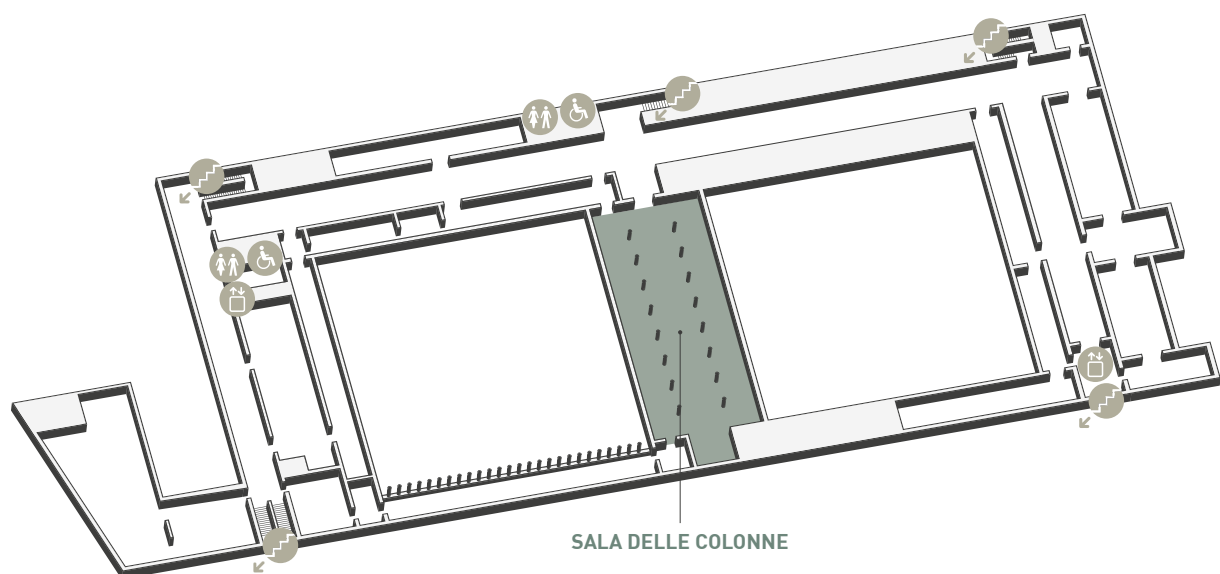

**MUSEO
NAZIONALE
SCIENZA
E TECNOLOGIA
LEONARDO
DA VINCI**

SALA DELLE COLONNE

M²

SURFACE AREA: 600 sq.m.

CAPACITY: 300 people in theater style / 250 people in placé dinner

ENTRANCE: Via San Vittore 21

SALA DELLE COLONNE

DIMENSIONS SHOWN IN THE PLAN ARE TO BE VERIFIED ON SITE.