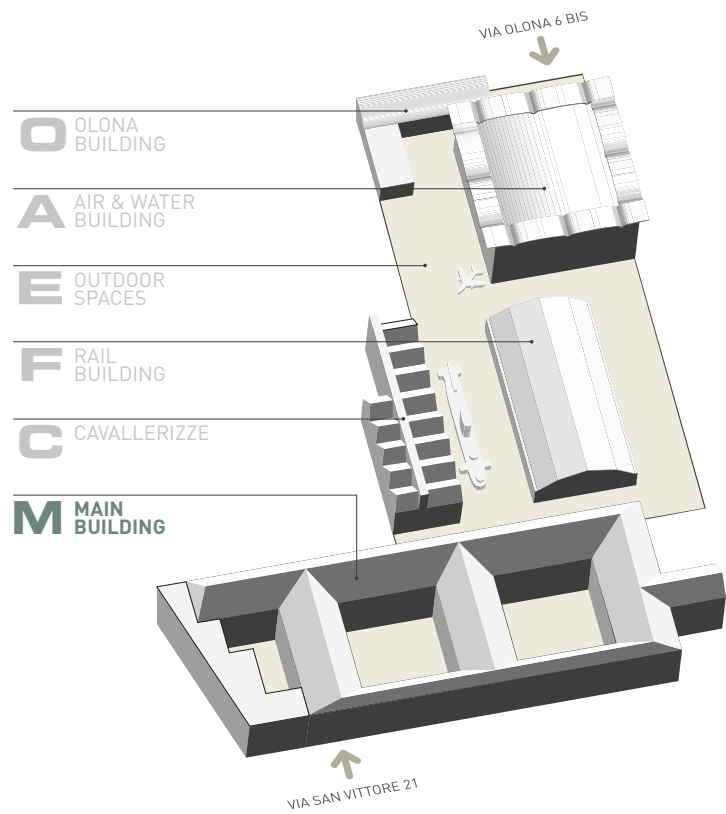

**MUSEO
NAZIONALE
SCIENZA
E TECNOLOGIA
LEONARDO
DA VINCI**

SALA DELLE COLONNE

M²

SURFACE AREA: 600 sq.m.

CAPACITY: 300 people in theater style / 250 people in placé dinner

ENTRANCE: Via San Vittore 21

SALA DELLE COLONNE

DIMENSIONS SHOWN IN THE PLAN ARE TO BE VERIFIED ON SITE.