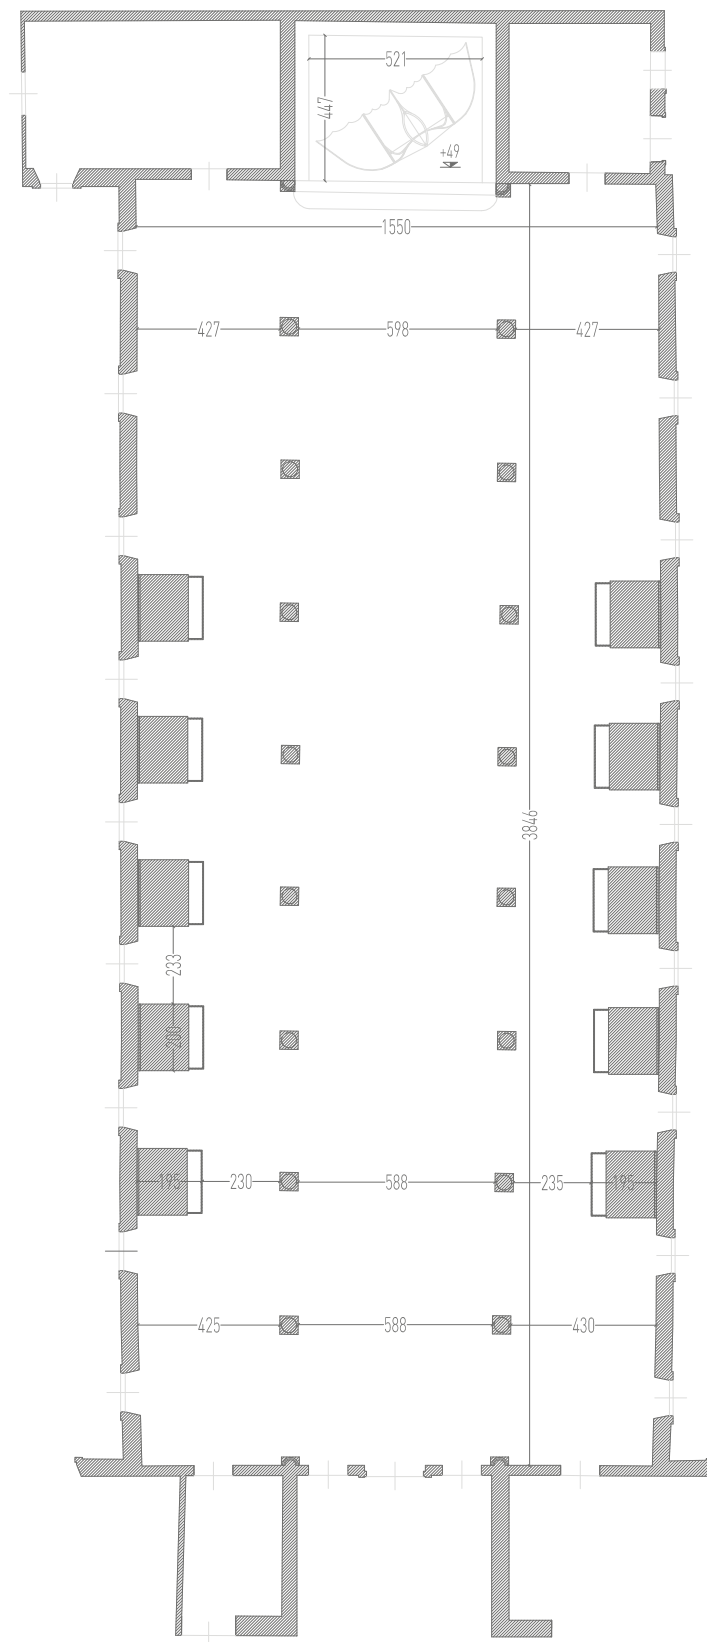

**MUSEO
NAZIONALE
SCIENZA
E TECNOLOGIA
LEONARDO
DA VINCI**

SALA DELLE COLONNE

M²

SURFACE AREA: 600 sq.m.

CAPACITY: 300 people in theater style / 250 people in placé dinner

ENTRANCE: Via San Vittore 21

SALA DELLE COLONNE

DIMENSIONS SHOWN IN THE PLAN ARE TO BE VERIFIED ON SITE.